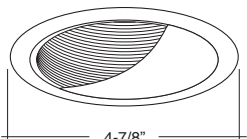

*Must use Philips PLT CFL Lamps for 18W or 26W

O. D.	BAFFLE	TRIM/RING	HOUSING	MAX. LAMP W.
4-7/8"	W, P, SN, CP, BZ	WH, BK	B4PLIC-M	9W DTT, 13W DTT
			B4PLIC-E	13W DTT, 18W* PLT / 26W* PLT
			B4PL, B4PL-R	9W DTT, 13W DTT, 18W* PLT / 26W* PLT
			B4-GU24-(R)IC	14W GU24