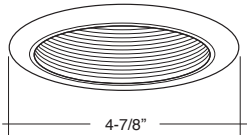

4" COMPACT FLUORESCENT TRIMS

4 INCH COMPACT FLUORESCENT TRIMS

4"

4 INCH COMPACT FLUORESCENT TRIMS

B401CP-CP Stepped Baffle

B401P-WH

B401SN-SN

B401W-WH

B401BZ-BZ

B401 _____ - _____

*Must use Philips PLT CFL Lamps for 18W or 26W

O. D.	BAFFLE	TRIM/RING	HOUSING	MAX. LAMP W.
4-7/8"	W, P, SN, CP, BZ	WH, BK, SN, CP, CH, PB, BZ	B4PLIC-M	9W DTT, 13W DTT
			B4PLIC-E	13W DTT, 18W* PLT / 26W* PLT
			B4PL, B4PL-R	9W DTT, 13W DTT, 18W* PLT / 26W* PLT
			B4-GU24-(R)IC	14W, 19W GU24